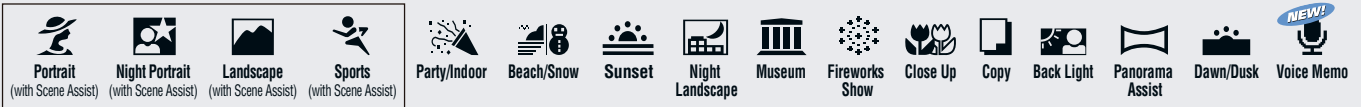

Useful automatic features do all the thinking for you

Versatile 16 Scene Modes

The COOLPIX 7600 digital camera features 16 specially programmed modes to automatically handle focus, exposure, white balance and other adjustments that help you take great pictures at the press of a button. Another great new function to be used in the Portrait Mode is **Face Priority AF** which automatically finds the subject's face and focuses on it. 4 of the 15 scene modes come with **Scene Assist** which offer a selection of easy framing assist options, to help you compose your pictures with the assistance of framing guides displayed in the monitor. Here is how it works:

1. 1 Select mode on Mode Dial
2. 2 Scroll up or down to choose a composition type and set
3. 3 Position subject in framing guide and shoot

Portrait Assist Mode: Helps you frame portraits. Your subject comes out sharply focused with natural skin tones against a soft, pleasant background. Portrait Scene Assist options include:

- Portrait
- Portrait left
- Portrait right
- Portrait close-up
- Portrait couple
- Portrait Figure.

Night Portrait Assist Mode: Helps you frame portraits taken at night. Using Slow Sync with Red-Eye Reduction in a scene with an illuminated background, your subject is naturally exposed.

1. Portrait Scene Assist options include:
2. Portrait
   - Portrait left
   - Portrait right
   - Portrait close-up
   - Portrait couple
   - Portrait Figure.

Landscape Assist Mode: Helps you frame vivid landscape shots that enhance outlines, colors, and contrast.

1. Landscape Scene Assist options include:
2. Landscape
   - Scenic View
   - Architecture
   - Group right
   - Group left

Sports Assist Mode: Is used for dynamic action shots that capture moving objects. The assist menu lets you freeze the action in a single shot or record motion in a series of pictures.

1. Sports Scene Assist options include:
2. Sports
   - Sports spectator
   - Sports composite

NEW!

Portrait Mode with Face Priority AF:

All New Face Priority AF (in Portrait Scene) mode will automatically find the subjects face and focus on that. This ensures a great portrait every time.