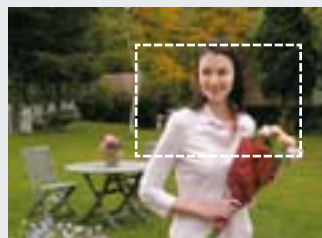

Nikon D-Lighting:

In playback mode, D-Lighting will compensate for underexposed areas or insufficient flash without affecting properly exposed areas.

In-Camera Cropping:

This feature allows you to crop out the part of the image you don't want and just keep the part you like.