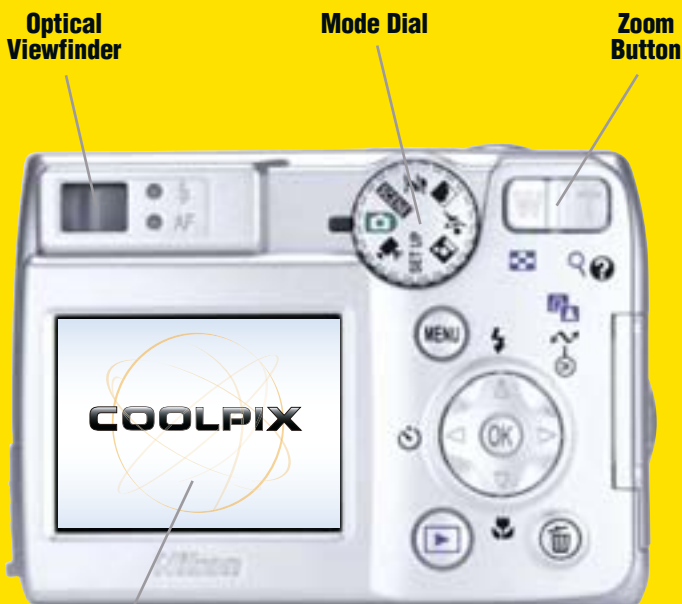

View menu as a list

or as icons

If you have any questions
just hit the Help Button

COOLPIX 7600

High-performance, simply digital

7.1 Effective Megapixel
Digital Camera

The Coolpix 7600 easy to use, compact digital camera with the features you need for taking great pictures.

Actual size
3.3"W x 2.4"H x 1.5"D (only 5.1 oz.)

Large, Bright 1.8" LCD Monitor for high visibility in daylight

14.5 MB of internal memory makes it possible to take pictures even without an SD memory card. The Coolpix 7600 also makes it easy to copy recorded shots between media as you like.