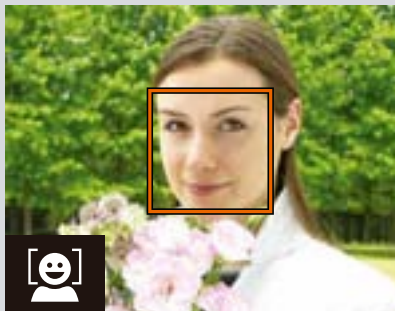

Beach/Snow: When shooting a scene with snow or water in the background, the image is free of grayish tones that are caused by typical underexposure.

Close Up: Shoot as close as 1.6" from your subject.

Sunset: Exposure is automatically controlled, enabling you to preserve the exquisite, natural beauty of a sunset.

Back Light: The flash fires to brighten subjects that are backlit and would come out dark if no flash was used.