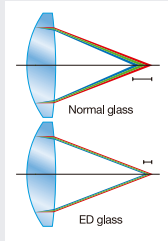

99 Point Autofocus

Pick the **metering option** that is right for your shot.

**Matrix Metering**  
optimal exposure is measured by comparing 256 areas of the frame.

**Spot metering**  
optimal exposure is measured by using 1/32 from the center of frame.

**Center Weighted Metering**  
optimal exposure is measured by using 1/4 from the center of frame.

**Spot AF Area**  
exposure is linked to active focus area.

# High quality lenses deliver high quality pictures

## 3x Optical Zoom-Nikkor Lens with your pro-quality ED glass optics:

The 3x Zoom Nikkor Lens gives you the power of a **38-114mm** (35mm equiv.) lens, while Macro capability lets you get as close as 1.6 in. This combination is supported by Nikon's world-renowned optical technology, with pro-quality **ED glass** delivering crisp, clear images while minimizing chromatic aberration — all of which helps realize the full potential of our high resolution 5 and 7 megapixel CCD's.