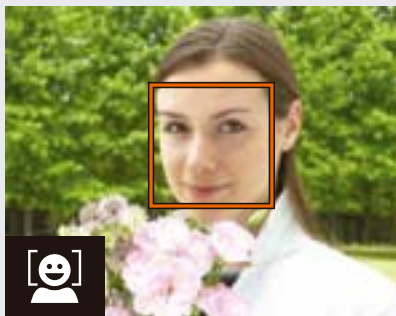

NEW!

Underwater
Produces more attractive results when shooting scenes underwater with optional WP-CP4 underwater housing.

Close Up
Shoot as close as 1.6" from your subject.

Landscape
Emphasizing depth-of-field, this mode captures distant scenes sharply and clearly, for postcard-like landscape pictures.