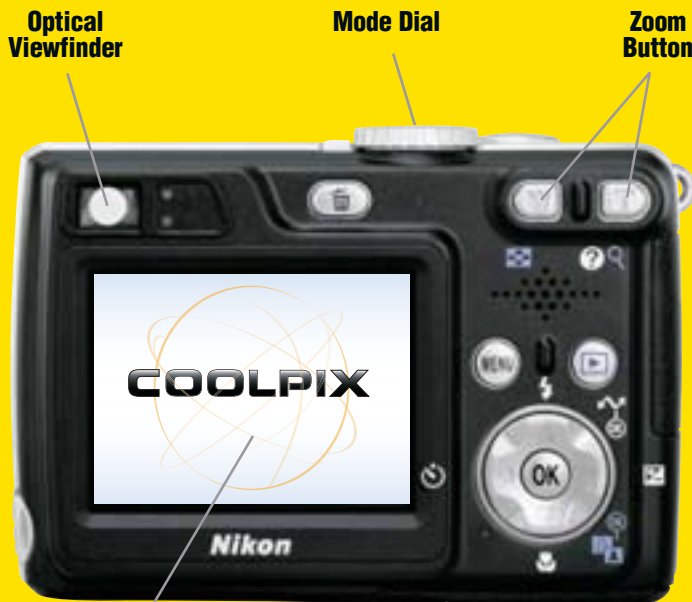

# COOLPIX 5900

**5.1** Effective Megapixel Digital Camera

Brilliant by Design

# COOLPIX 7900

**7.1** Effective Megapixel Digital Camera

Superior by Design

# The compact digital cameras that have thought of everything.

Actual size  
3.5"W x 2.4"H x 1.4"D (only 5.3 oz.)

**Big, Bright 2" LCD Monitor** for high visibility in daylight

**13.5 MB of internal memory** makes it possible to take pictures even without an SD memory card. The Coolpix 5900 & 7900 also makes it easy to copy recorded shots between media as you like.

(SD card sold separately)